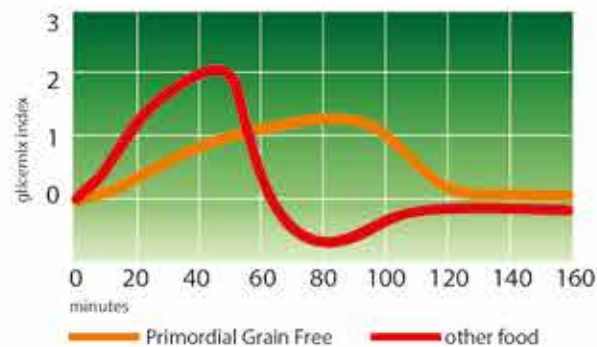

FRIENDS OF THE ANIMALS

Mister Pet does not conduct tests on animals. Our foods are tested by farmers in appropriate conditions, without causing discomfort to dogs and cats.